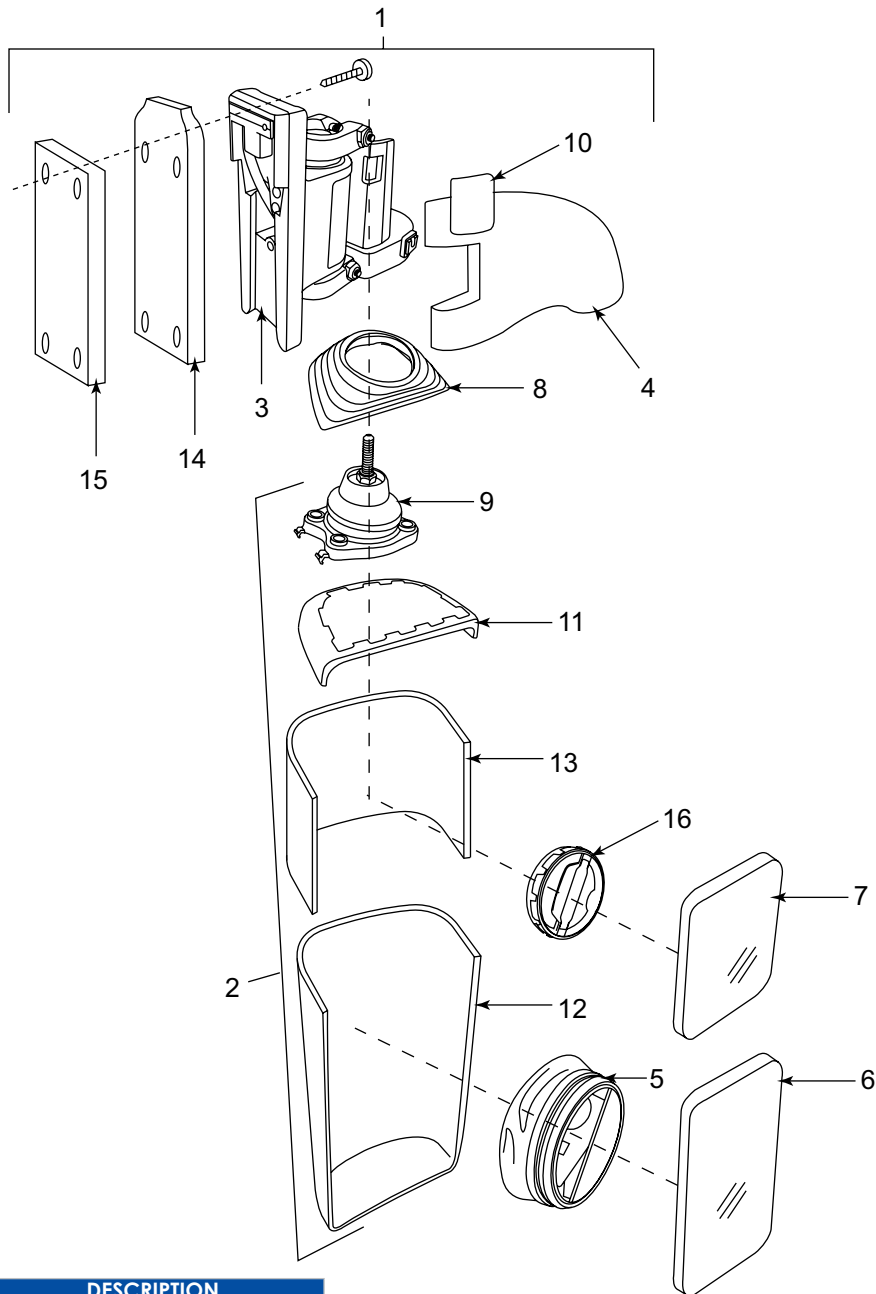

Mirror Assemblies

KEY NUMBER	DESCRIPTION
1	Complete assembly R/H
2	Head only
3	Arm support bracket
4	Side Casing
5	Motor
6	Main glass & carrier
7	Small upper glass
8	Bellows
9	Ball joint
10	Cap on holder
11	Small upper casing
12	Mirror head casing (lower)
13	Mirror head casing (centre)
14	Mounting bracket
15	Spacer bracket
16	Glass holder (tip-tap)

Description: Wilke/Hella mirror assembly spare parts list.

West Bromwich
0121 524 1200

Bristol
0117 955 4955

Glasgow
0141 429 2704

London
01932 349 396

Manchester
0161 457 9800

Dublin
0035318991060