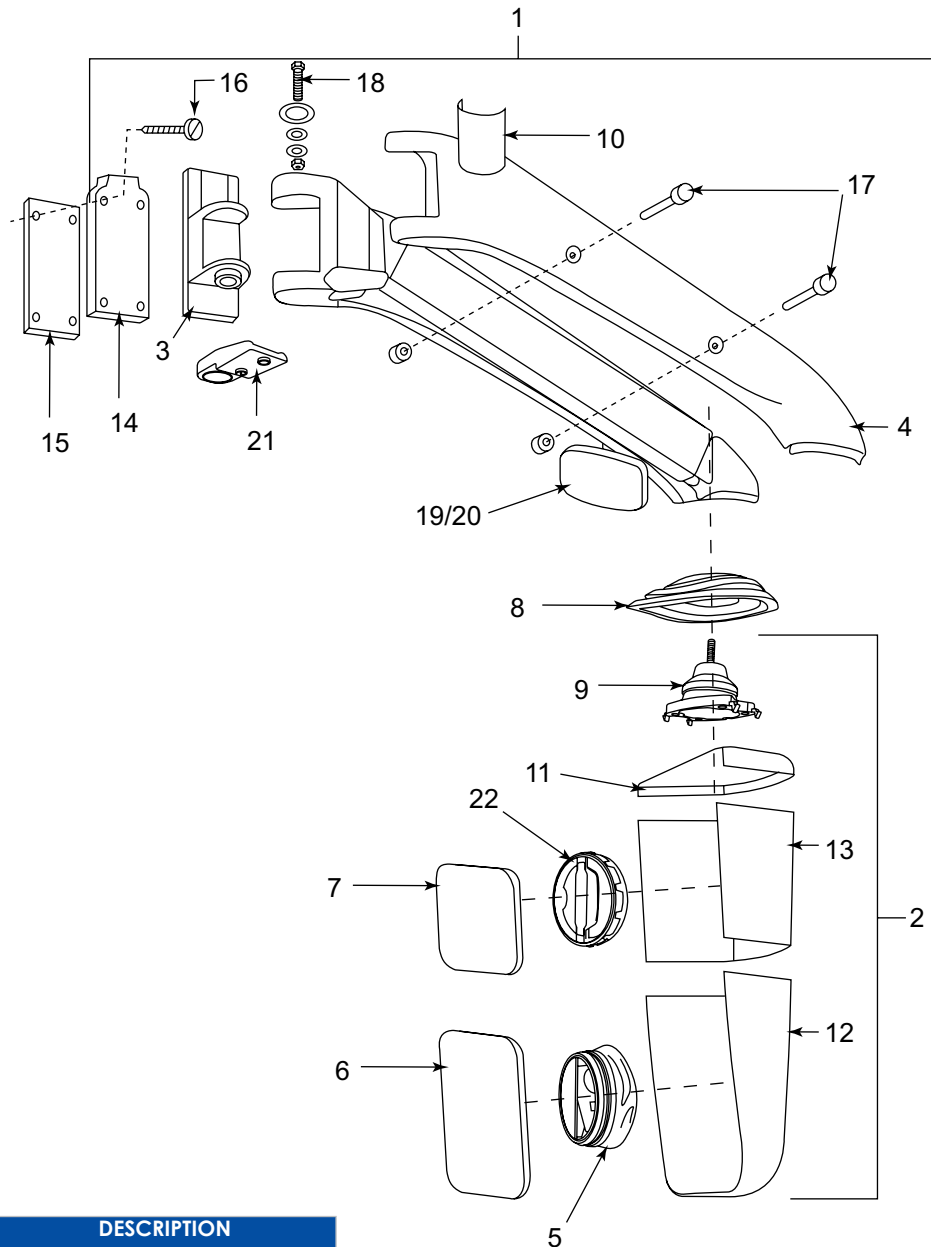

Mirror Assemblies

KEY NUMBER	DESCRIPTION
1	Complete assembly R/H
2	Head only
3	Arm support bracket
4	Side Casing (pair)
5	Motor
6	Main glass & carrier
7	Small upper glass
8	Bellows
9	Ball joint
10	Cap on holder
11	Small upper casing
12	Mirror head casing (lower)
13	Mirror head casing (centre)
14	Mounting bracket
15	Spacer bracket
16	Screw/fastener
17	Screw/fastener
18	Set of assembly parts
19	Small kerb mirror (optional)
20	Small kerb mirror (optional)
21	Support bracket
22	Glass holder (tip-tap)

Description: Wilke/Hella mirror assembly spare parts list.

West Bromwich
0121 524 1200

Bristol
0117 955 4955

Glasgow
0141 429 2704

London
01932 349 396

Manchester
0161 457 9800

Dublin
0035318991060