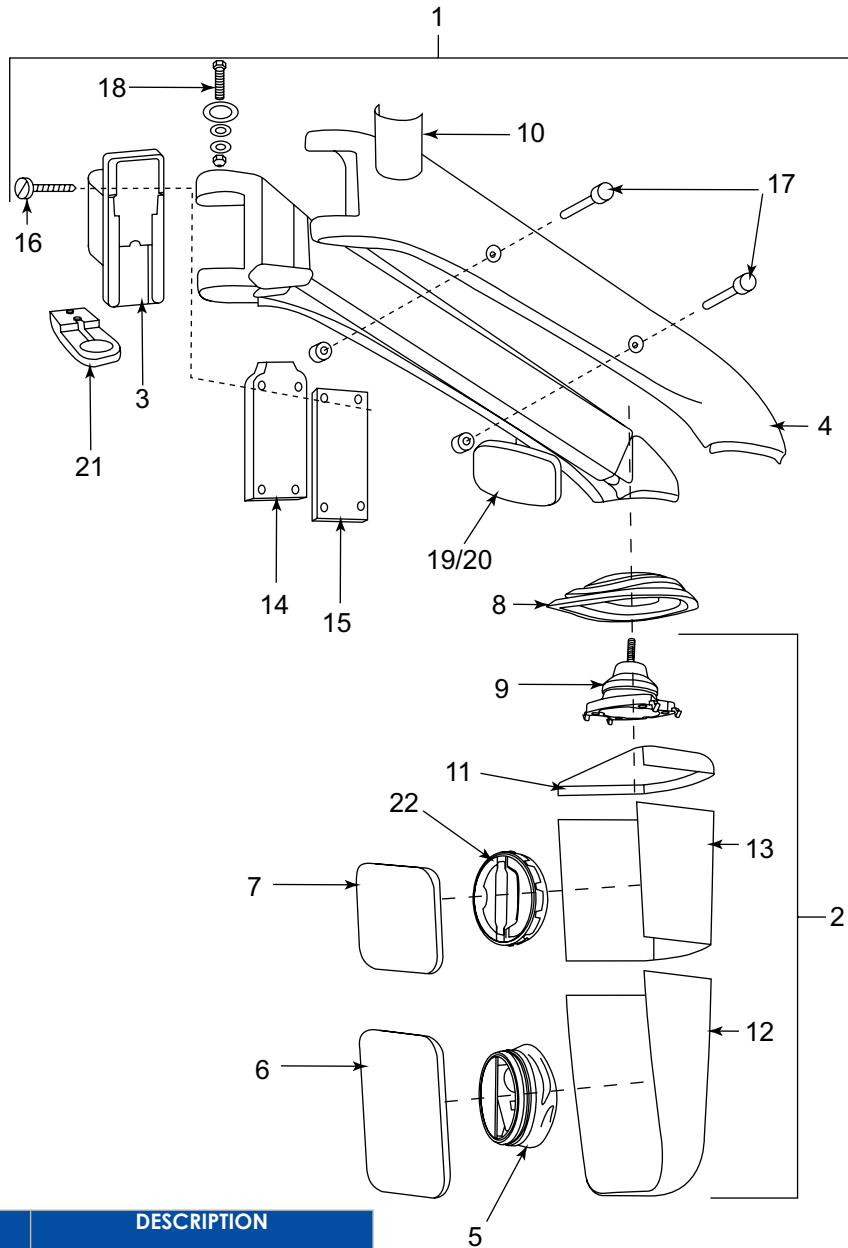

Mirror Assemblies

KEY NUMBER	DESCRIPTION
1	Complete assembly L/H
2	Head only
3	Arm support bracket
4	Side Casing (pair)
5	Motor
6	Main glass & carrier
7	Small upper glass
8	Bellows
9	Ball joint
10	Cap on holder
11	Small upper casing
12	Mirror head casing (lower)
13	Mirror head casing (centre)
14	Mounting bracket
15	Spacer bracket
16	Screw/fastener
17	Screw/fastener
18	Set of assembly parts
19	Small kerb mirror (optional)
20	Small kerb mirror (optional)
21	Support bracket
22	Glass holder (tip-tap)

Description: Wilke/Hella mirror assembly spare parts list.

West Bromwich
0121 524 1200

Bristol
0117 955 4955

Glasgow
0141 429 2704

London
01932 349 396

Manchester
0161 457 9800

Dublin
0035318991060