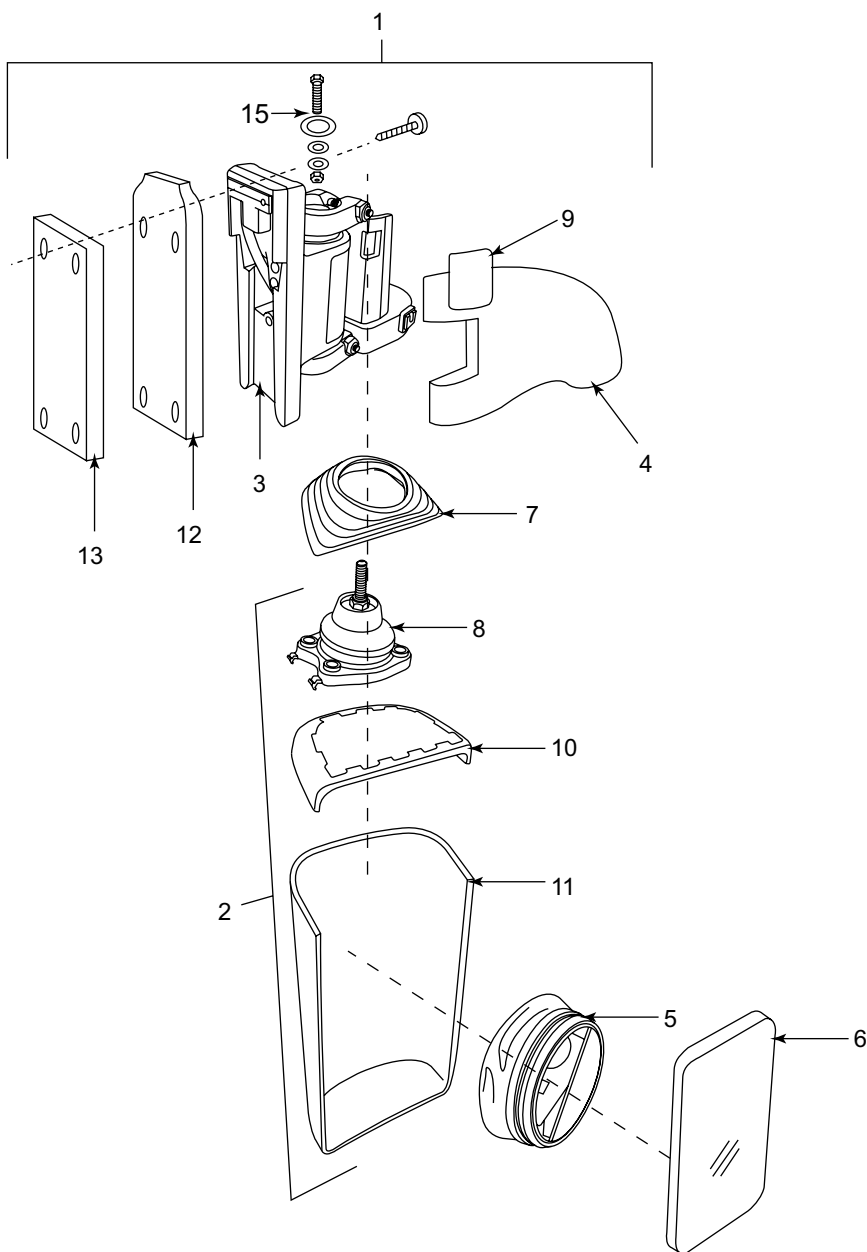

Mirror Assemblies

KEY NUMBER	DESCRIPTION
1	Complete assembly
2	Head only
3	Arm support bracket
4	Side Casing
5	Motor
6	Glass & carrier
7	Bellows
8	Ball joint
9	Cap on holder
10	Small upper casing
11	Mirror head casing
12	Mounting bracket
13	Spacer bracket
14	Screw
15	Set of assembly parts

Description: Wilke/Hella mirror assembly spare parts list.

West Bromwich
0121 524 1200

Bristol
0117 955 4955

Glasgow
0141 429 2704

London
01932 349 396

Manchester
0161 457 9800

Dublin
0035318991060