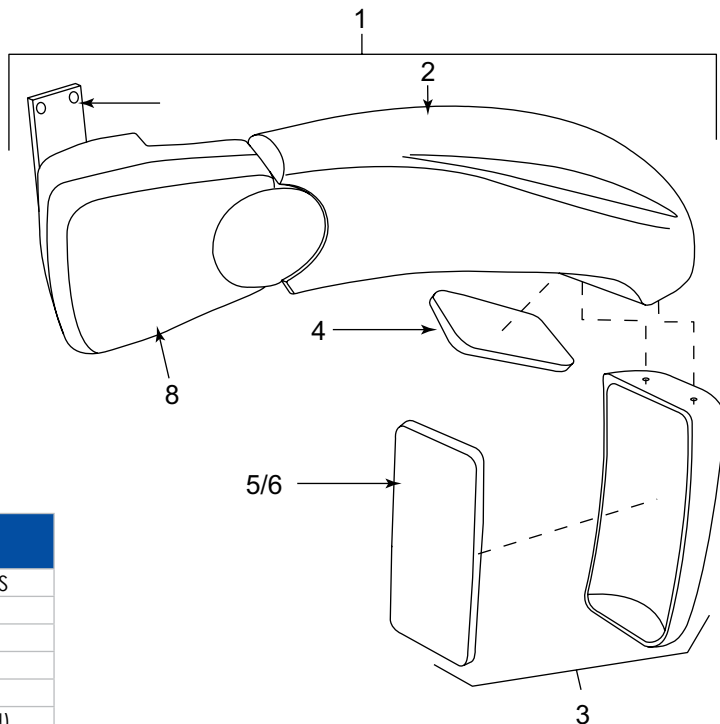

Mirror Assemblies

KEY NUMBER	DESCRIPTION
1	Complete assembly N/S
2	Top section
3	Mirror head
4	Top glass only
5	Main glass only
6	Main glass only (heated)
7	Mounting bracket
8	Cover

Description: Arcol 309 mirror assembly spare parts list.

KEY NUMBER	DESCRIPTION
1	Complete assembly O/S
2	Top section
3	Mirror head
4	Top glass only
5	Main glass only
6	Main glass only (heated)
7	Mounting bracket
8	Cover

Description: Arcol 309 mirror assembly spare parts list.