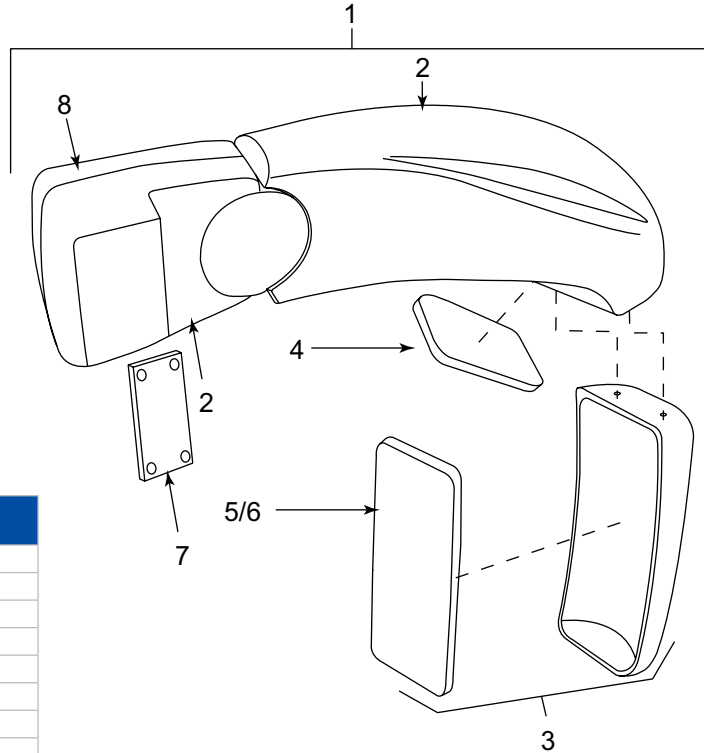

Mirror Assemblies

KEY NUMBER	DESCRIPTION
1	Complete assembly N/S
2	Top section
3	Mirror head
4	Top glass only
5	Main glass only
6	Main glass only (heated)
7	Mounting bracket
8	Cover

Description: Arcol 309 mirror assembly spare parts list.

KEY NUMBER	DESCRIPTION
1	Complete assembly O/S
2	Top section
3	Mirror head
4	Top glass only
5	Main glass only
6	Main glass only (heated)
7	Mounting bracket
8	Cover

Description: Arcol 309 mirror assembly spare parts list.