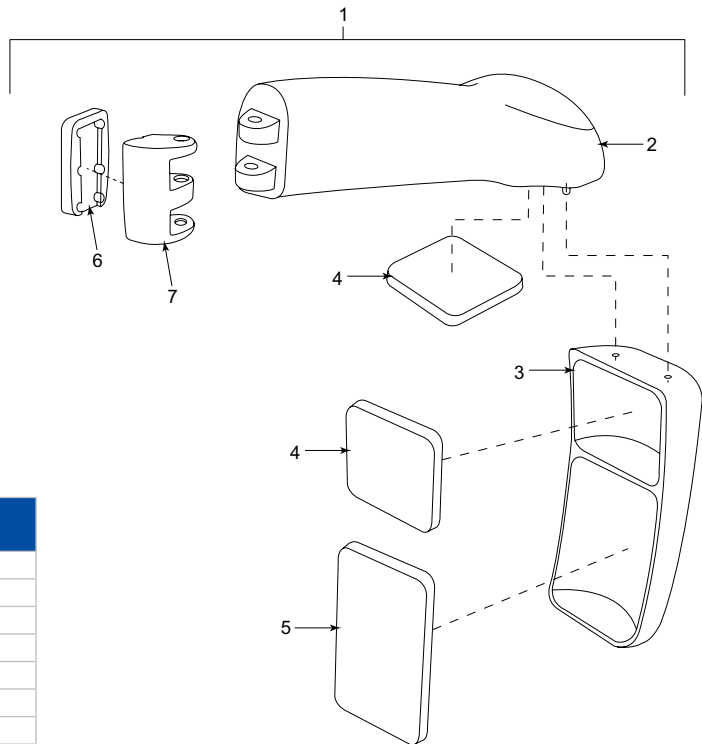

Mirror Assemblies

KEY NUMBER	DESCRIPTION
1	Complete assembly N/S
2	Upper casing
3	Lower casing
4	Small glass
5	Main glass
6	Mounting bracket

Description: RBE mirror assembly spare parts list.

KEY NUMBER	DESCRIPTION
1	Complete assembly O/S
2	Upper casing
3	Lower casing
4	Small glass
5	Main glass
6	Mounting bracket
7	Support bracket

Description: RBE mirror assembly spare parts list.

West Bromwich
0121 524 1200

Bristol
0117 955 4955

Glasgow
0141 429 2704

London
01932 349 396

Manchester
0161 457 9800

Dublin
0035318991060