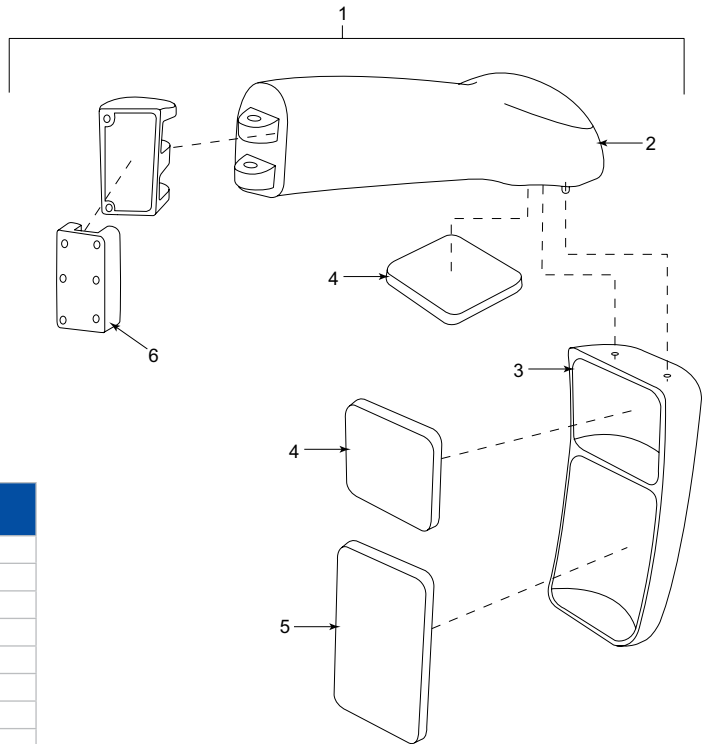

Mirror Assemblies

KEY NUMBER	DESCRIPTION
1	Complete assembly N/S
2	Upper casing
3	Lower casing
4	Small glass
5	Main glass
6	Mounting bracket

Description: RBE mirror assembly spare parts list.

KEY NUMBER	DESCRIPTION
1	Complete assembly O/S
2	Upper casing
3	Lower casing
4	Small glass
5	Main glass
6	Mounting bracket
7	Support bracket

Description: RBE mirror assembly spare parts list.

West Bromwich
0121 524 1200

Bristol
0117 955 4955

Glasgow
0141 429 2704

London
01932 349 396

Manchester
0161 457 9800

Dublin
0035318991060