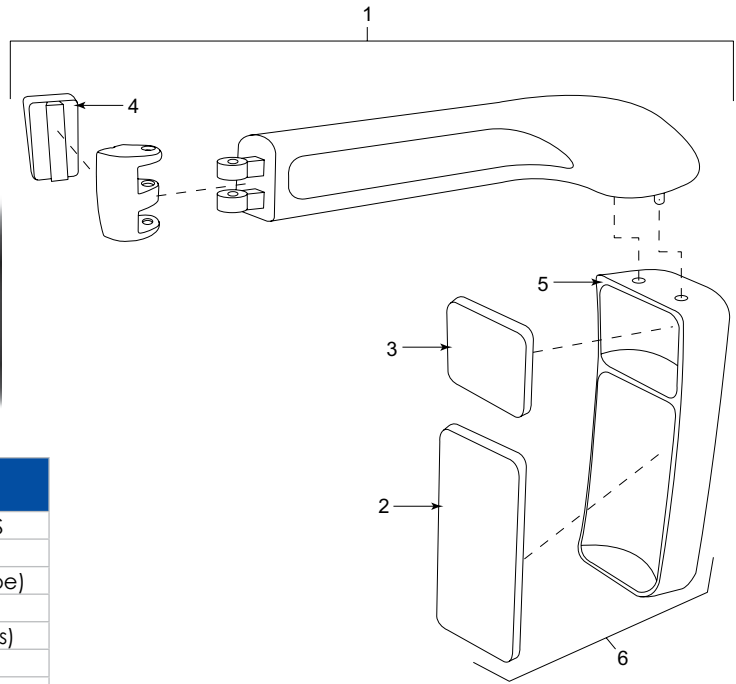

Mirror Assemblies

KEY NUMBER	DESCRIPTION
1	Complete assembly O/S
2	Large glass only
3	Small glass only (clip in type)
4	Mounting bracket
5	Mirror head (without glass)
6	Mirror head (with glass)

Description: INMESA mirror assembly spare parts list.

KEY NUMBER	DESCRIPTION
1	Complete assembly N/S
2	Large glass
3	Small glass (clip in type)
4	Mounting bracket
5	Mirror head (without glass)
6	Mirror head (with glass)

Description: INMESA mirror assembly spare parts list.