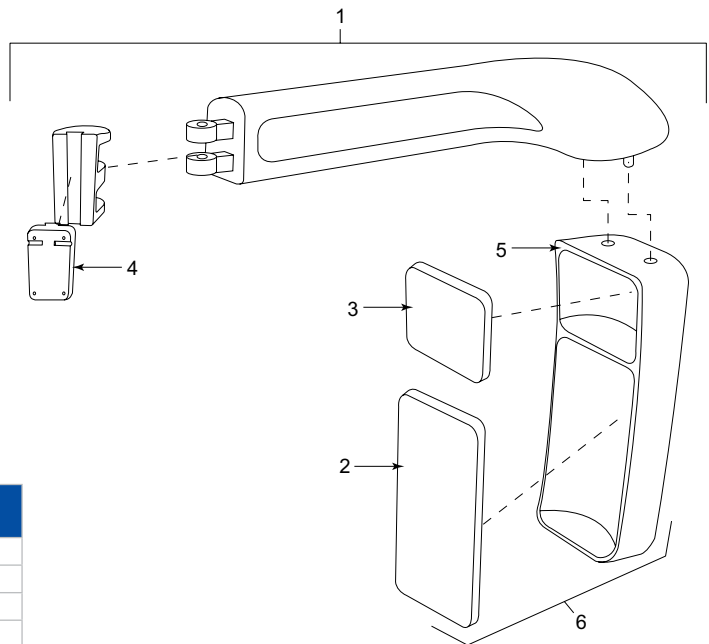

Mirror Assemblies

KEY NUMBER	DESCRIPTION
1	Complete assembly O/S
2	Large glass only
3	Small glass only (clip in type)
4	Mounting bracket
5	Mirror head (without glass)
6	Mirror head (with glass)

Description: INMESA mirror assembly spare parts list.

KEY NUMBER	DESCRIPTION
1	Complete assembly N/S
2	Large glass
3	Small glass (clip in type)
4	Mounting bracket
5	Mirror head (without glass)
6	Mirror head (with glass)

Description: INMESA mirror assembly spare parts list.