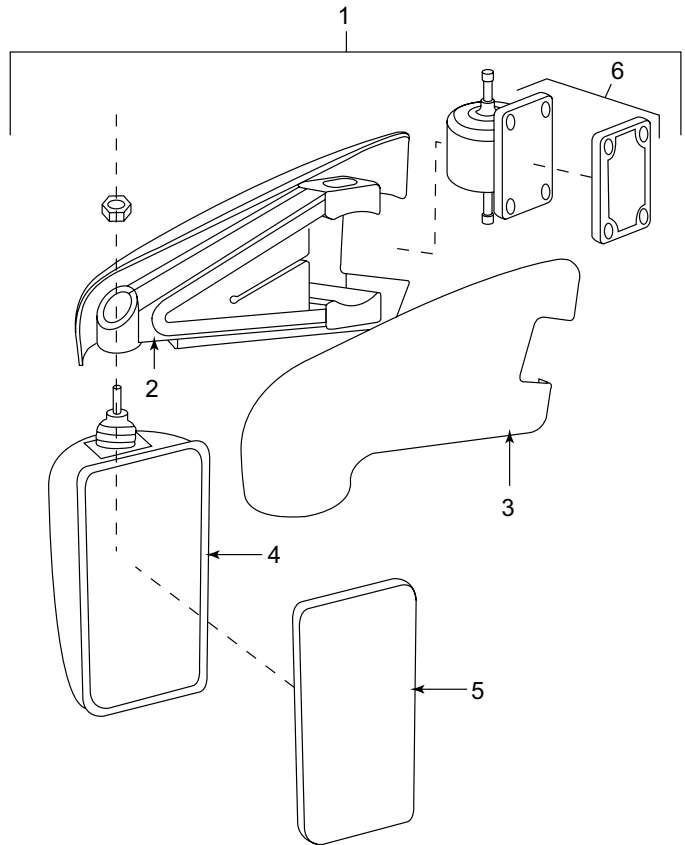

Mirror Assemblies

KEY NUMBER	DESCRIPTION
1	Complete assembly N/S
2	Mirror arm
3	Side cover (pair)
4	Mirror head (large heated 205X420)
5	Mirror glass (heated)
6	Mounting brackets

Description: SEF mirror assembly spare parts list.

KEY NUMBER	DESCRIPTION
1	Complete assembly N/S
2	Mirror arm
3	Side cover (pair)
4	Mirror head (large heated 205X420)
5	Mirror glass (heated)
6	Mounting brackets
7	Spy mirror head

Description: SEF mirror assembly spare parts list.