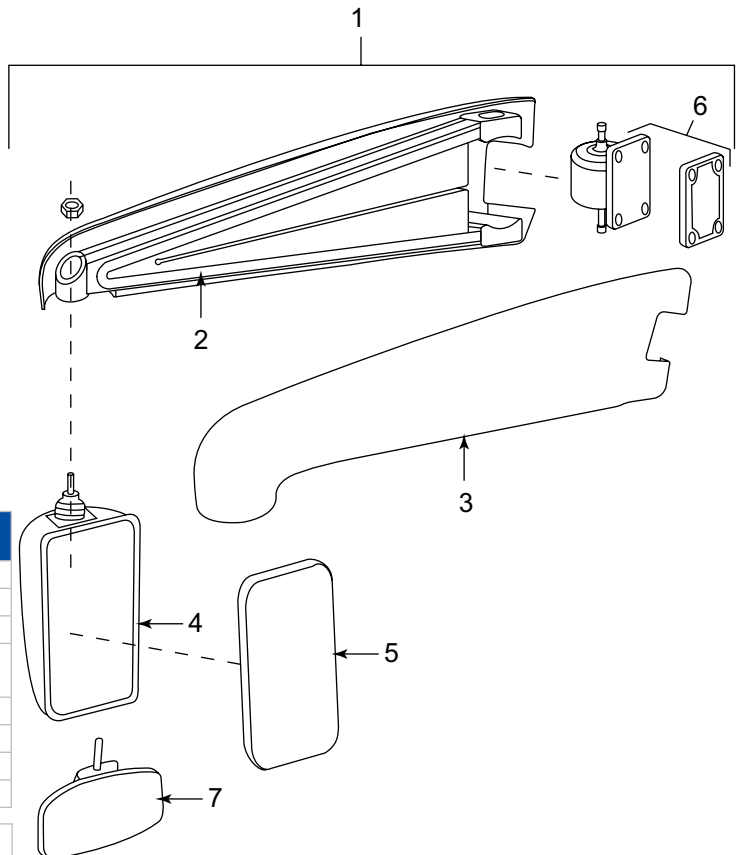

Mirror Assemblies

KEY NUMBER	DESCRIPTION
1	Complete assembly N/S
2	Mirror arm
3	Side cover (pair)
4	Mirror head (large heated 205X420)
5	Mirror glass (heated)
6	Mounting brackets

Description: SEF mirror assembly spare parts list.

KEY NUMBER	DESCRIPTION
1	Complete assembly N/S
2	Mirror arm
3	Side cover (pair)
4	Mirror head (large heated 205X420)
5	Mirror glass (heated)
6	Mounting brackets
7	Spy mirror head

Description: SEF mirror assembly spare parts list.