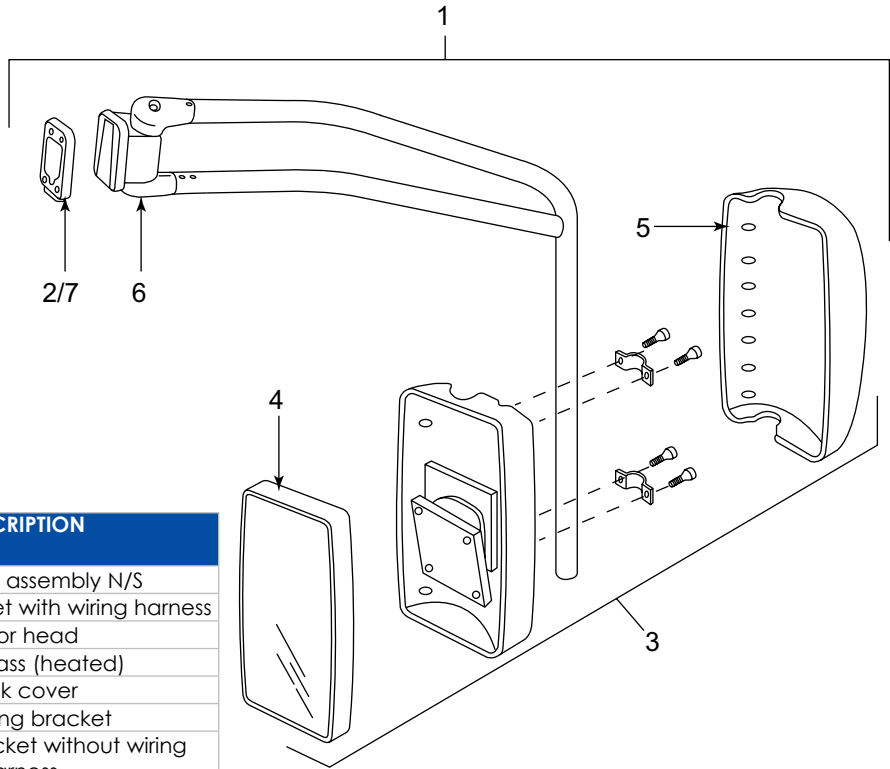

Mirror Assemblies

KEY NUMBER	DESCRIPTION
1	Complete assembly N/S
2	Mounting bracket with wiring harness
3	Mirror head
4	Mirror glass (heated)
5	Back cover
6	Mounting bracket
7	Mounting bracket without wiring harness

Description: Mekra mirror assembly spare parts list.

KEY NUMBER	DESCRIPTION
1	Complete assembly O/S
2	Mirror head (large)
3	Mirror head (small)
4	Mirror glass (heated) (large)
5	Mirror glass (heated) (small)
6	Back cover (large)
7	Back cover (small)
8	Mounting bracket
9	Mounting bracket without wiring harness
10	Mounting bracket with wiring harness