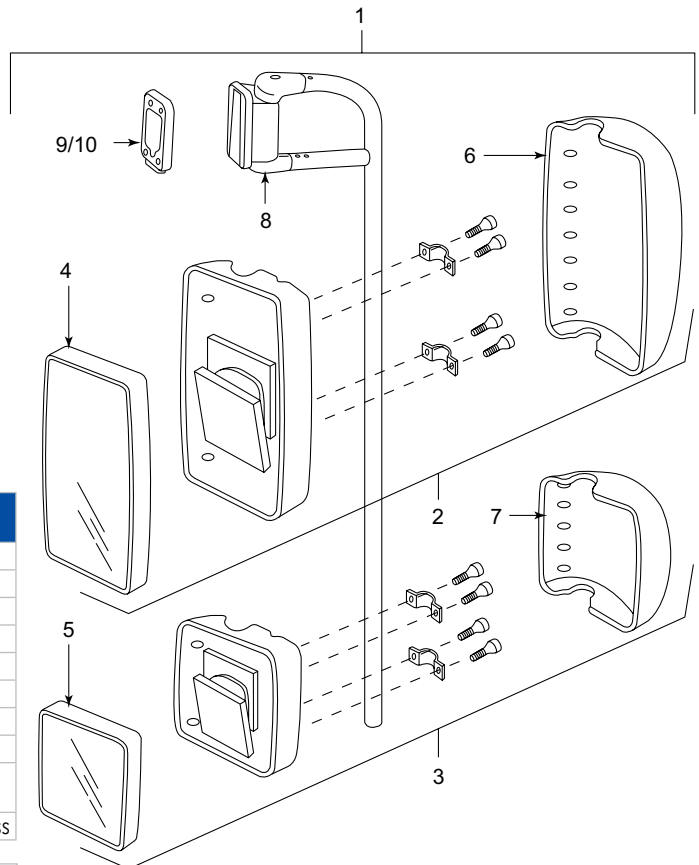

Mirror Assemblies

KEY NUMBER	DESCRIPTION
1	Complete assembly N/S
2	Mounting bracket with wiring harness
3	Mirror head
4	Mirror glass (heated)
5	Back cover
6	Mounting bracket
7	Mounting bracket without wiring harness

Description: Mekra mirror assembly spare parts list.

KEY NUMBER	DESCRIPTION
1	Complete assembly O/S
2	Mirror head (large)
3	Mirror head (small)
4	Mirror glass (heated) (large)
5	Mirror glass (heated) (small)
6	Back cover (large)
7	Back cover (small)
8	Mounting bracket
9	Mounting bracket without wiring harness
10	Mounting bracket with wiring harness