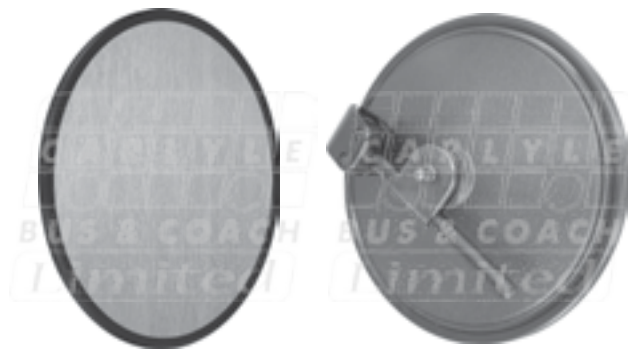

Mirror Heads

KEY NUMBER	COLOUR	MIRROR GLASS	GLASS SIZE	MIRROR TYPE
1	Black	-	-	Wide angle

Description: Surveillance mirror 150mm diameter

KEY NUMBER	COLOUR	MIRROR GLASS	GLASS SIZE	MIRROR TYPE
2	Black	42.128	300 Dia	Convex

Description: Surveillance mirror 315mm diameter

KEY NUMBER	COLOUR	MIRROR GLASS	GLASS SIZE	MIRROR TYPE
3	-	-	-	Convex

Description: Surveillance mirror 457mm diameter

KEY NUMBER	COLOUR	MIRROR GLASS	GLASS SIZE	MIRROR TYPE
4	Black	-	-	Convex

Description: Surveillance mirror 320mm diameter fits 18mm arms

KEY NUMBER	COLOUR	MIRROR GLASS	GLASS SIZE	MIRROR TYPE
5	Black	-	-	Wide angle

Description: Surveillance mirror 315X250mm

KEY NUMBER	COLOUR	MIRROR GLASS	GLASS SIZE	MIRROR TYPE
6	-	-	-	convex (260mm)
	-	-	-	convex (205mm)