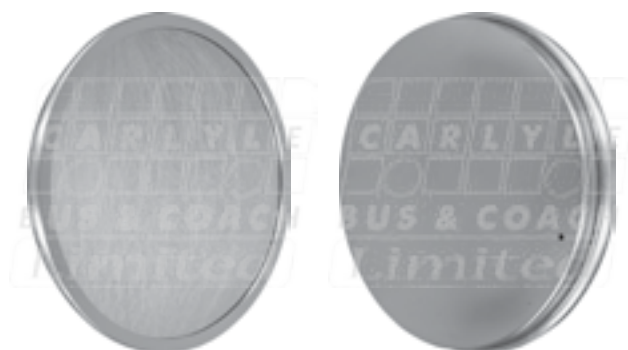

Mirror Heads

KEY NUMBER	COLOUR	MIRROR GLASS	GLASS SIZE	MIRROR TYPE
1	Black	-	-	Wide angle

Description: Surveillance mirror 150mm diameter

KEY NUMBER	COLOUR	MIRROR GLASS	GLASS SIZE	MIRROR TYPE
2	Black	42.128	300 Dia	Convex

Description: Surveillance mirror 315mm diameter

KEY NUMBER	COLOUR	MIRROR GLASS	GLASS SIZE	MIRROR TYPE
3	-	-	-	Convex

Description: Surveillance mirror 457mm diameter

KEY NUMBER	COLOUR	MIRROR GLASS	GLASS SIZE	MIRROR TYPE
4	Black	-	-	Convex

Description: Surveillance mirror 320mm diameter fits 18mm arms

KEY NUMBER	COLOUR	MIRROR GLASS	GLASS SIZE	MIRROR TYPE
5	Black	-	-	Wide angle

Description: Surveillance mirror 315X250mm

KEY NUMBER	COLOUR	MIRROR GLASS	GLASS SIZE	MIRROR TYPE
6	-	-	-	convex (260mm)
	-	-	-	convex (205mm)