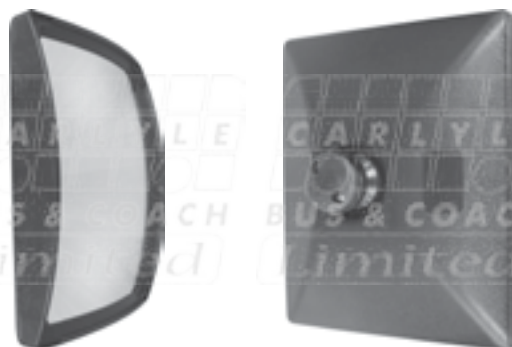

Mirror Heads

KEY NUMBER	COLOUR	MIRROR LENS	LENS SIZE	MIRROR TYPE
1	Black	-	-	Convex
2	Yellow	-	-	Convex
3	Black	-	-	Convex (heated)

Description: Mirror head unbreakable (221X159)

KEY NUMBER	COLOUR	MIRROR LENS	LENS SIZE	MIRROR TYPE
4	Black	-	-	Wide angle
5	Black	-	-	Wide angle (heated)
6	Yellow	-	-	Wide angle
7	Yellow	-	-	Wide angle (heated)

Description: Mirror head unbreakable (221X159)

KEY NUMBER	COLOUR	MIRROR LENS	LENS SIZE	MIRROR TYPE
8	Black	-	-	Convex
9	Yellow	-	-	Convex
10	Black	-	-	Convex (heated)

Description: Mirror head unbreakable (400X200)

KEY NUMBER	COLOUR	MIRROR LENS	LENS SIZE	MIRROR TYPE
11	Black	-	-	Convex
12	Black	-	-	Convex (heated)

Description: Mirror head unbreakable (221X159)

KEY NUMBER	COLOUR	MIRROR LENS	LENS SIZE	MIRROR TYPE
13	Black	-	-	Wide angle
14	Black	-	-	Wide angle (heated)

Description: Mirror head unbreakable (221X159)

KEY NUMBER	COLOUR	MIRROR LENS	LENS SIZE	MIRROR TYPE
15	Black	-	-	Wide angle

Description: Mirror head unbreakable (280X230)

West Bromwich
0121 524 1200

Bristol
0117 955 4955