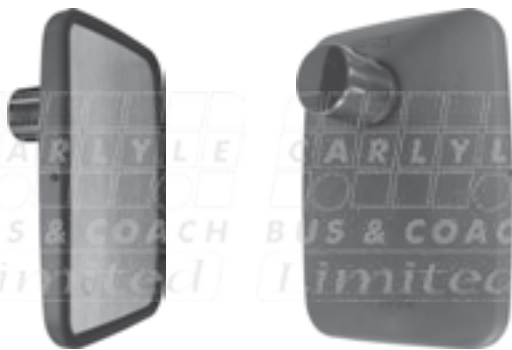

Mirror Heads

KEY NUMBER	COLOUR	MIRROR LENS	LENS SIZE	MIRROR TYPE
1	Black	-	-	Convex
2	Yellow	-	-	Convex
3	Black	-	-	Convex (heated)

Description: Mirror head unbreakable (221X159)

KEY NUMBER	COLOUR	MIRROR LENS	LENS SIZE	MIRROR TYPE
4	Black	-	-	Wide angle
5	Black	-	-	Wide angle (heated)
6	Yellow	-	-	Wide angle
7	Yellow	-	-	Wide angle (heated)

Description: Mirror head unbreakable (221X159)

KEY NUMBER	COLOUR	MIRROR LENS	LENS SIZE	MIRROR TYPE
8	Black	-	-	Convex
9	Yellow	-	-	Convex
10	Black	-	-	Convex (heated)

Description: Mirror head unbreakable (400X200)

KEY NUMBER	COLOUR	MIRROR LENS	LENS SIZE	MIRROR TYPE
11	Black	-	-	Convex
12	Black	-	-	Convex (heated)

Description: Mirror head unbreakable (221X159)

KEY NUMBER	COLOUR	MIRROR LENS	LENS SIZE	MIRROR TYPE
13	Black	-	-	Wide angle
14	Black	-	-	Wide angle (heated)

Description: Mirror head unbreakable (221X159)

KEY NUMBER	COLOUR	MIRROR LENS	LENS SIZE	MIRROR TYPE
15	Black	-	-	Wide angle

Description: Mirror head unbreakable (280X230)

West Bromwich
0121 524 1200

Bristol
0117 955 4955