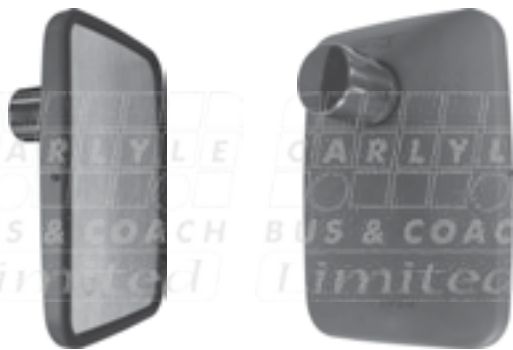

Mirror Heads

KEY NUMBER	COLOUR	MIRROR LENS	LENS SIZE	MIRROR TYPE
1	Black	-	-	Convex
2	Yellow	-	-	Convex
3	Black	-	-	Convex (heated)

Description: Mirror head unbreakable (221X159)

KEY NUMBER	COLOUR	MIRROR LENS	LENS SIZE	MIRROR TYPE
4	Black	-	-	Wide angle
5	Black	-	-	Wide angle (heated)
6	Yellow	-	-	Wide angle
7	Yellow	-	-	Wide angle (heated)

Description: Mirror head unbreakable (221X159)

KEY NUMBER	COLOUR	MIRROR LENS	LENS SIZE	MIRROR TYPE
8	Black	-	-	Convex
9	Yellow	-	-	Convex
10	Black	-	-	Convex (heated)

Description: Mirror head unbreakable (400X200)

KEY NUMBER	COLOUR	MIRROR LENS	LENS SIZE	MIRROR TYPE
11	Black	-	-	Convex
12	Black	-	-	Convex (heated)

Description: Mirror head unbreakable (221X159)

KEY NUMBER	COLOUR	MIRROR LENS	LENS SIZE	MIRROR TYPE
13	Black	-	-	Wide angle
14	Black	-	-	Wide angle (heated)

Description: Mirror head unbreakable (221X159)

KEY NUMBER	COLOUR	MIRROR LENS	LENS SIZE	MIRROR TYPE
15	Black	-	-	Wide angle

Description: Mirror head unbreakable (280X230)

West Bromwich
0121 524 1200

Bristol
0117 955 4955