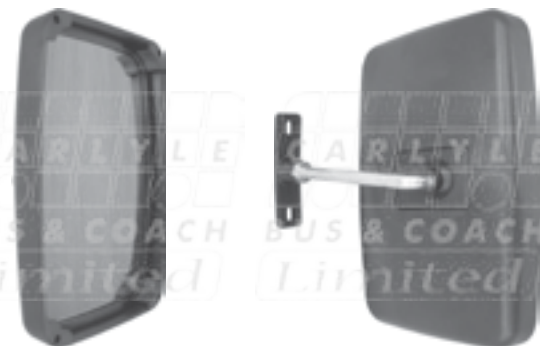

Mirror Heads

KEY NUMBER	COLOUR	MIRROR LENS	LENS SIZE	MIRROR TYPE
1	Black	42.208	236X152	Convex
2	Yellow	42.208	236X152	Convex
3	Black	42.419	236X152	Wide angle
4	Yellow	42.419	236X152	Wide angle

Description: Mirror head unbreakable (252X168) ball joint type clamp fits 16-28mm arms.

KEY NUMBER	COLOUR	MIRROR LENS	LENS SIZE	MIRROR TYPE
5	Black	42.208	236X152	Convex
6	Black	42.565	236X152	Convex (heated)
7	Black	42.419	236X152	Wide angle
8	Black	42.567	236X152	Wide angle (heated)

Description: Mirror head unbreakable (252X168) fits 16-22mm arms.

Description: Mirror head unbreakable (383X193) fits 16-28mm arms.

KEY NUMBER	COLOUR	MIRROR LENS	LENS SIZE	MIRROR TYPE
18	Black	-	-	Wide angle

Description: Mirror head unbreakable (267X206) fits 16-22mm arms.

KEY NUMBER	COLOUR	MIRROR LENS	LENS SIZE	MIRROR TYPE
17	Black	42.208	236X152	Convex

Description: Mirror head unbreakable (252X168) with arm.

KEY NUMBER	COLOUR	MIRROR LENS	LENS SIZE	MIRROR TYPE
19	Black	-	-	Convex
20	Black	-	-	Convex (heated)
21	Yellow	-	-	Convex
22	Black	-	-	Convex (motorised)