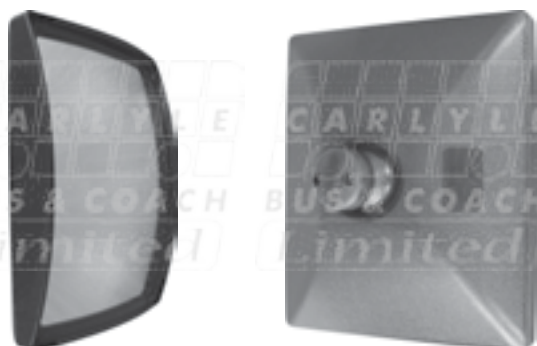

Mirror Heads

KEY NUMBER	COLOUR	MIRROR LENS	LENS SIZE	MIRROR TYPE
1	Black	42.208	236X152	Convex
2	Yellow	42.208	236X152	Convex
3	Black	42.419	236X152	Wide angle
4	Yellow	42.419	236X152	Wide angle

Description: Mirror head unbreakable (252X168) ball joint type clamp fits 16-28mm arms.

KEY NUMBER	COLOUR	MIRROR LENS	LENS SIZE	MIRROR TYPE
5	Black	42.208	236X152	Convex
6	Black	42.565	236X152	Convex (heated)
7	Black	42.419	236X152	Wide angle
8	Black	42.567	236X152	Wide angle (heated)

Description: Mirror head unbreakable (252X168) fits 16-22mm arms.

Description: Mirror head unbreakable (383X193) fits 16-28mm arms.

KEY NUMBER	COLOUR	MIRROR LENS	LENS SIZE	MIRROR TYPE
18	Black	-	-	Wide angle

Description: Mirror head unbreakable (267X206) fits 16-22mm arms.

KEY NUMBER	COLOUR	MIRROR LENS	LENS SIZE	MIRROR TYPE
17	Black	42.208	236X152	Convex

Description: Mirror head unbreakable (252X168) with arm.

KEY NUMBER	COLOUR	MIRROR LENS	LENS SIZE	MIRROR TYPE
19	Black	-	-	Convex
20	Black	-	-	Convex (heated)
21	Yellow	-	-	Convex
22	Black	-	-	Convex (motorised)