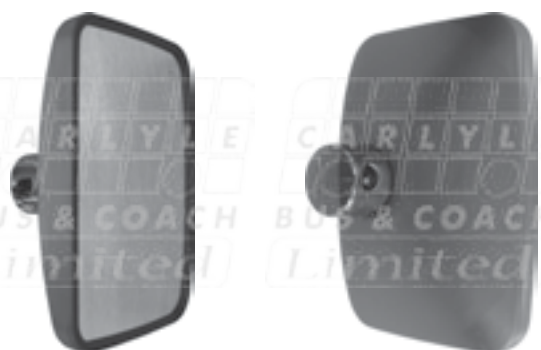

Description: Mirror head unbreakable (383X193) fits 16-28mm arms.

KEY NUMBER	COLOUR	MIRROR LENS	LENS SIZE	MIRROR TYPE
18	Black	-	-	Wide angle

Description: Mirror head unbreakable (267X206) fits 16-22mm arms.

KEY NUMBER	COLOUR	MIRROR LENS	LENS SIZE	MIRROR TYPE
17	Black	42.208	236X152	Convex

Description: Mirror head unbreakable (252X168) with arm.

KEY NUMBER	COLOUR	MIRROR LENS	LENS SIZE	MIRROR TYPE
19	Black	-	-	Convex
20	Black	-	-	Convex (heated)
21	Yellow	-	-	Convex
22	Black	-	-	Convex (motorised)