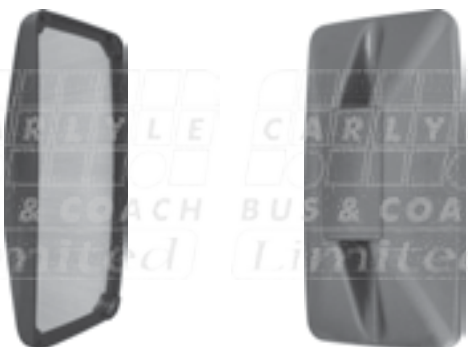

Mirror Heads

KEY NUMBER	COLOUR	MIRROR GLASS	GLASS SIZE	MIRROR TYPE
1	Black	42.368	300 x 210	Convex
2	Black	42.453	300 x 210	Convex (heated)

Description: Mirror head (318 x 220) with handwheel for easy adjustment, fits 16-22mm arms.

KEY NUMBER	COLOUR	MIRROR GLASS	GLASS SIZE	MIRROR TYPE
3	Black	42.248	337 x 193	Convex
4	Black	42.462	337 x 193	Convex (heated)

Description: Mirror head (350 x 203) with nylon clamp, fits 16-22mm arms.

KEY NUMBER	COLOUR	MIRROR GLASS	GLASS SIZE	MIRROR TYPE
5	Black	42.248	337 x 193	Convex
6	Black	42.462	337 x 193	Convex (heated)

Description: Mirror head (350 x 203) with steel clamp, fits 16-22mm arms.

KEY NUMBER	COLOUR	MIRROR GLASS	GLASS SIZE	MIRROR TYPE
7	Black	42.398	347 x 196	Convex
8	Black	42.468	347 x 196	Convex (heated)

Description: Mirror head (364 x 214) fits 16-22mm arms.

Description: Mirror head (362 x 212) fits 16-19mm arms.

KEY NUMBER	COLOUR	MIRROR GLASS	GLASS SIZE	MIRROR TYPE
13	Black	42.421	335 x 154	Convex
14	Black	42.478	335 x 154	Convex (heated)

Description: Mirror head (352 x 172) fits 16-19mm arms.