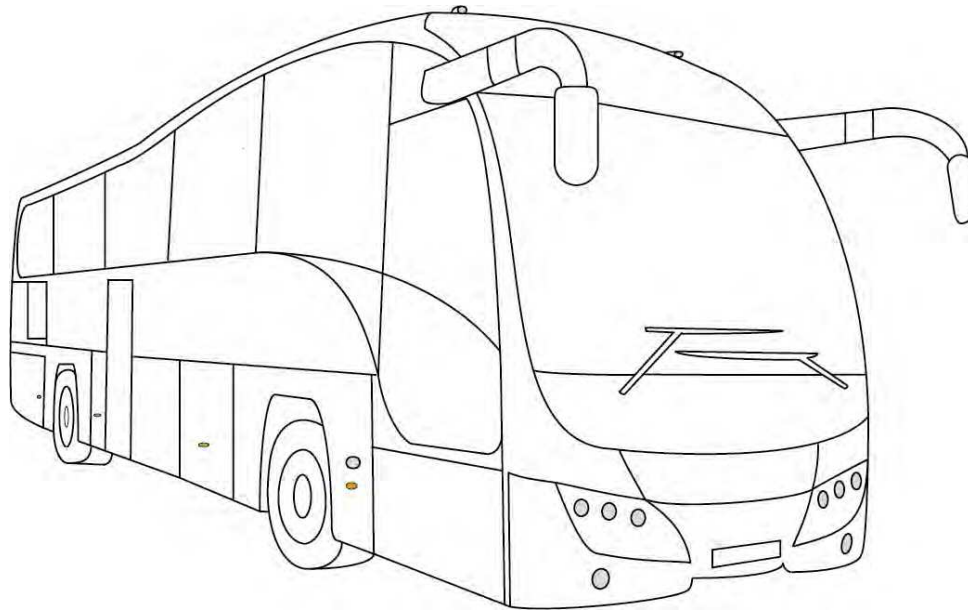

Plaxton Elite

2011 Onwards

Part Number:	Description
CMP1-138	Left Hand Front Mirror Complete
CMP1-139	Left Hand Extension Arm
CMP1-140	Left Hand Mirror Head Cover
CMP1-141	Left Hand Front Lower Arm Cover
CMP1-142	Left Hand Rear Lower Arm Cover
CMP1-143	Left Hand Rear Upper Arm Cover
CMP1-144	Left Hand Front Upper Arm Cover
CMP1-145	Right Hand Front Mirror Complete
CMP1-146	Right Hand Extension Arm
CMP1-147	Right Hand Head Cover
CMP1-148	Right Hand Cover Lower Front
CMP1-149	Right Hand Arm Cover Lower Rear
CMP1-150	Right Hand Arm Cover Upper Rear
CMP1-151	Righy Hand Arm Cover Upper Front
CMP1-152	Wide Angle Glass
CMP1-153	Main Mirror Glass
CMP1-154	Electrical Mirror Cable