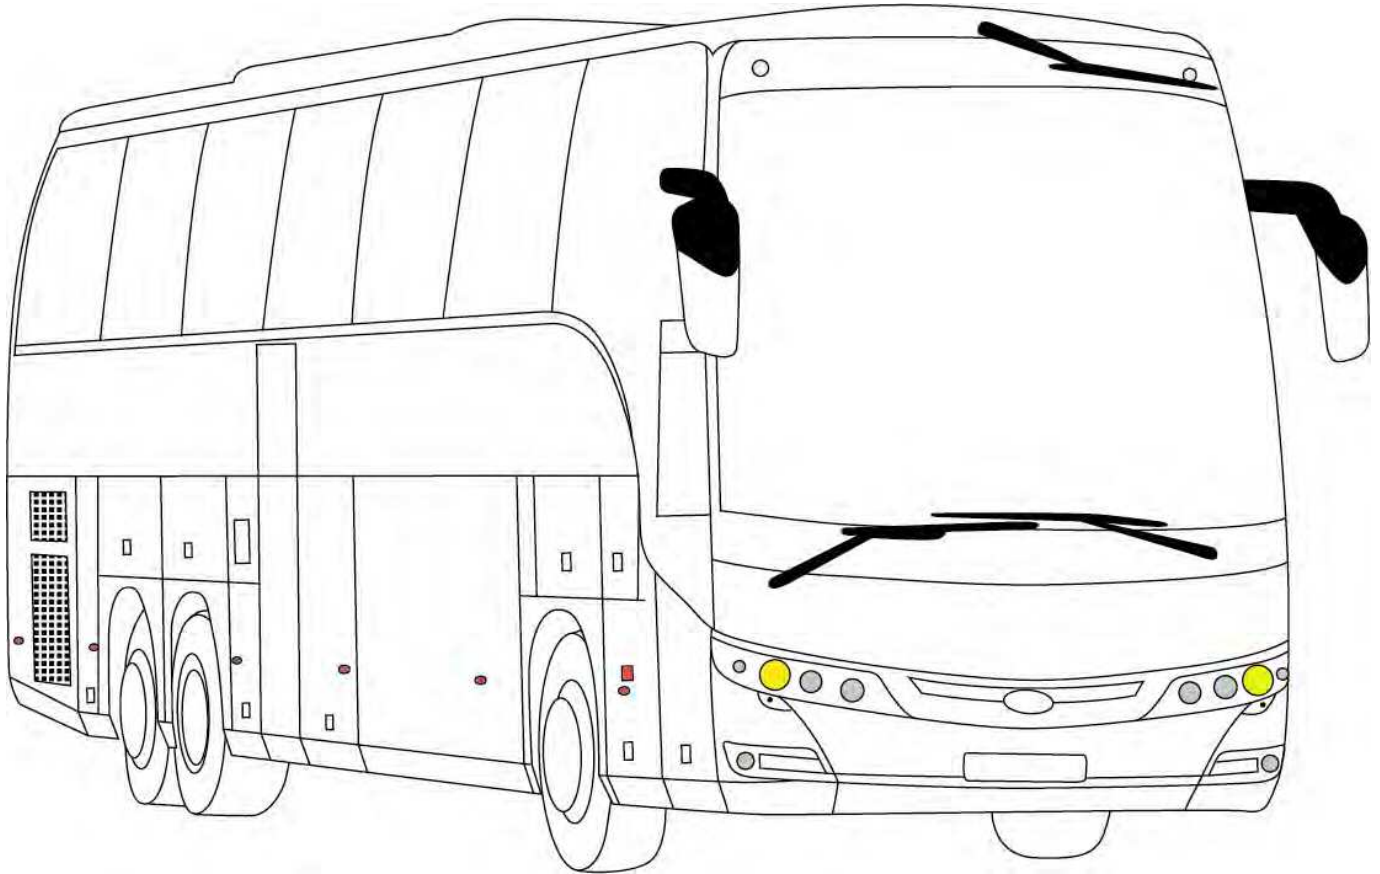

Beulas Mythos

2016 Onwards

Part Number:	Description
CMP1-164	Left Hand Complete Mirror
CMP1-165	Right Hand Complete Mirror
CMP1-178	Main Mirror Glass
CMP1-65	Small Mirror Glass
CMP1-88	Support on Arm
CMP1-89	Support on Vehicle (Wedge)
CMP1-136	Wide Angle Mirror Plate Holder
CMP1-7	Motor Support
CMP1-245	Switch for Electrical Motor